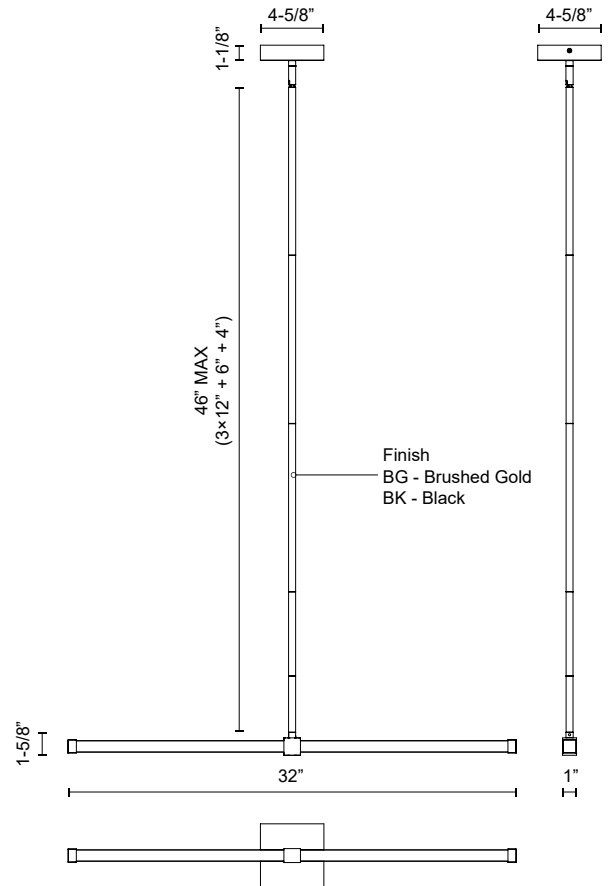

BLADE LP23532

PENDANTS

PROJECT

SPECIFICATION DETAILS

* For custom options, consult factory for details.

Fixture Dimensions	L32" x W1" x H1-5/8"
Light Source	LED with DC Driver
Wattage	11W
Total Lumens	850lm
Delivered Lumens	480lm*
Voltage	120V
Color Temperature	3000K
CRI (Ra)	90CRI
Optional Color Temps	2700K - 5000K Available, Minimum Order Quantities Apply
LED Rated Life	50,000 hours
Dimming	100% - 10%, TRIAC or ELV Dimmer (Not Included)
Diffuser Details	Clear Acrylic Exterior/White Silicone Interior
Adjustable	Yes
Rod Length	46" Max (3x12" + 1x6" + 1x4")
Minimum Hang Height	10"
Ceiling Adaptor	Yes, Up to 45 Degrees
Location	Dry
Compliance	T24-JA8
Warranty	5 Years
Illumination Direction	Up/Down
CEC Title 24 JA8	Yes, JA8-19
Canopy Dimensions	L4-5/8" x W4-5/8" x H1-1/8"

DESCRIPTION

The Blade Collection is as artistic as it is functional. With its linear design and long acrylic ribbed diffusers, the entire Blade family delivers a tremendous depth of light that makes for spectacular lighting in high-traffic areas of the home. With a variety of styles and hanging options available, it's easy to create a unique lighting environment of high caliber.

KUZCO

19054 28TH AVENUE
SURREY - BC V3Z 6M3
CANADA

WWW.KUZCOLIGHTING.COM

COMMENT